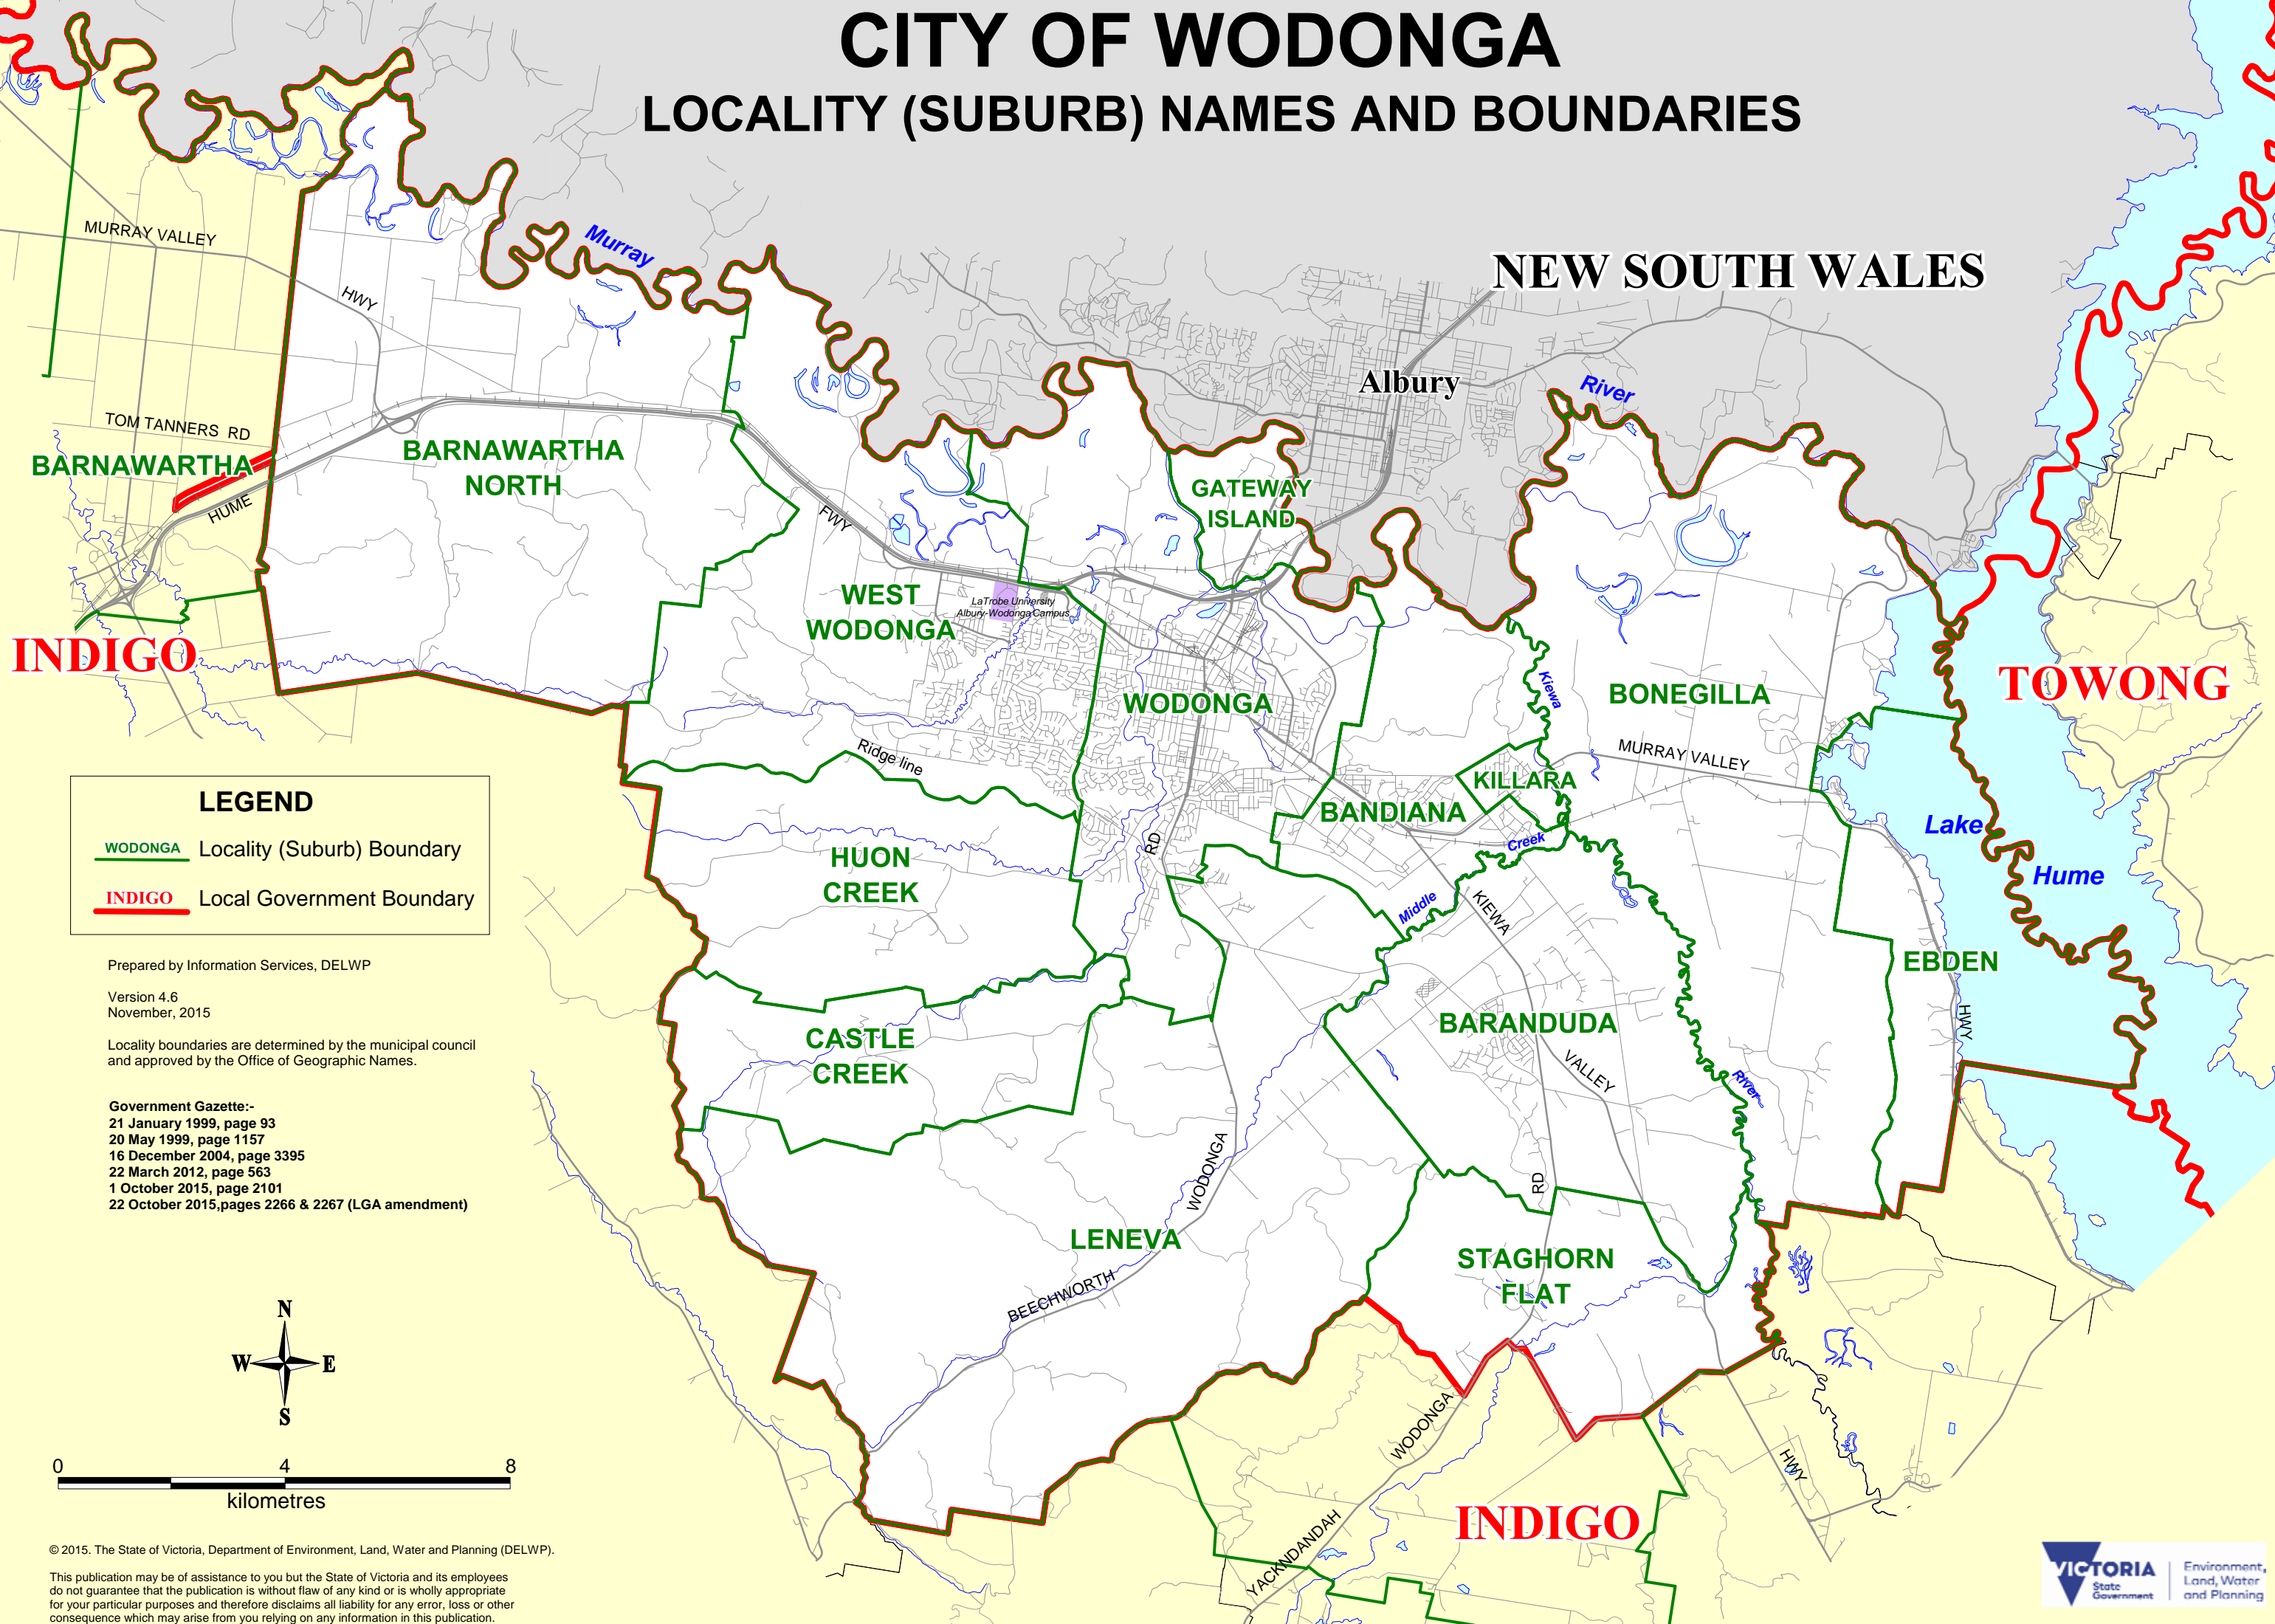

CITY OF WODONGA

LOCALITY (SUBURB) NAMES AND BOUNDARIES

NEW SOUTH WALES

LEGEND

— WODONGA Locality (Suburb) Boundary

— INDIGO Local Government Boundary

Prepared by Information Services, DELWP

Version 4.6
November, 2015

Locality boundaries are determined by the municipal council and approved by the Office of Geographic Names.

Government Gazette:-
21 January 1999, page 93
20 May 1999, page 1157
16 December 2004, page 3395
22 March 2012, page 563
1 October 2015, page 2101
22 October 2015, pages 2266 & 2267 (LGA amendment)