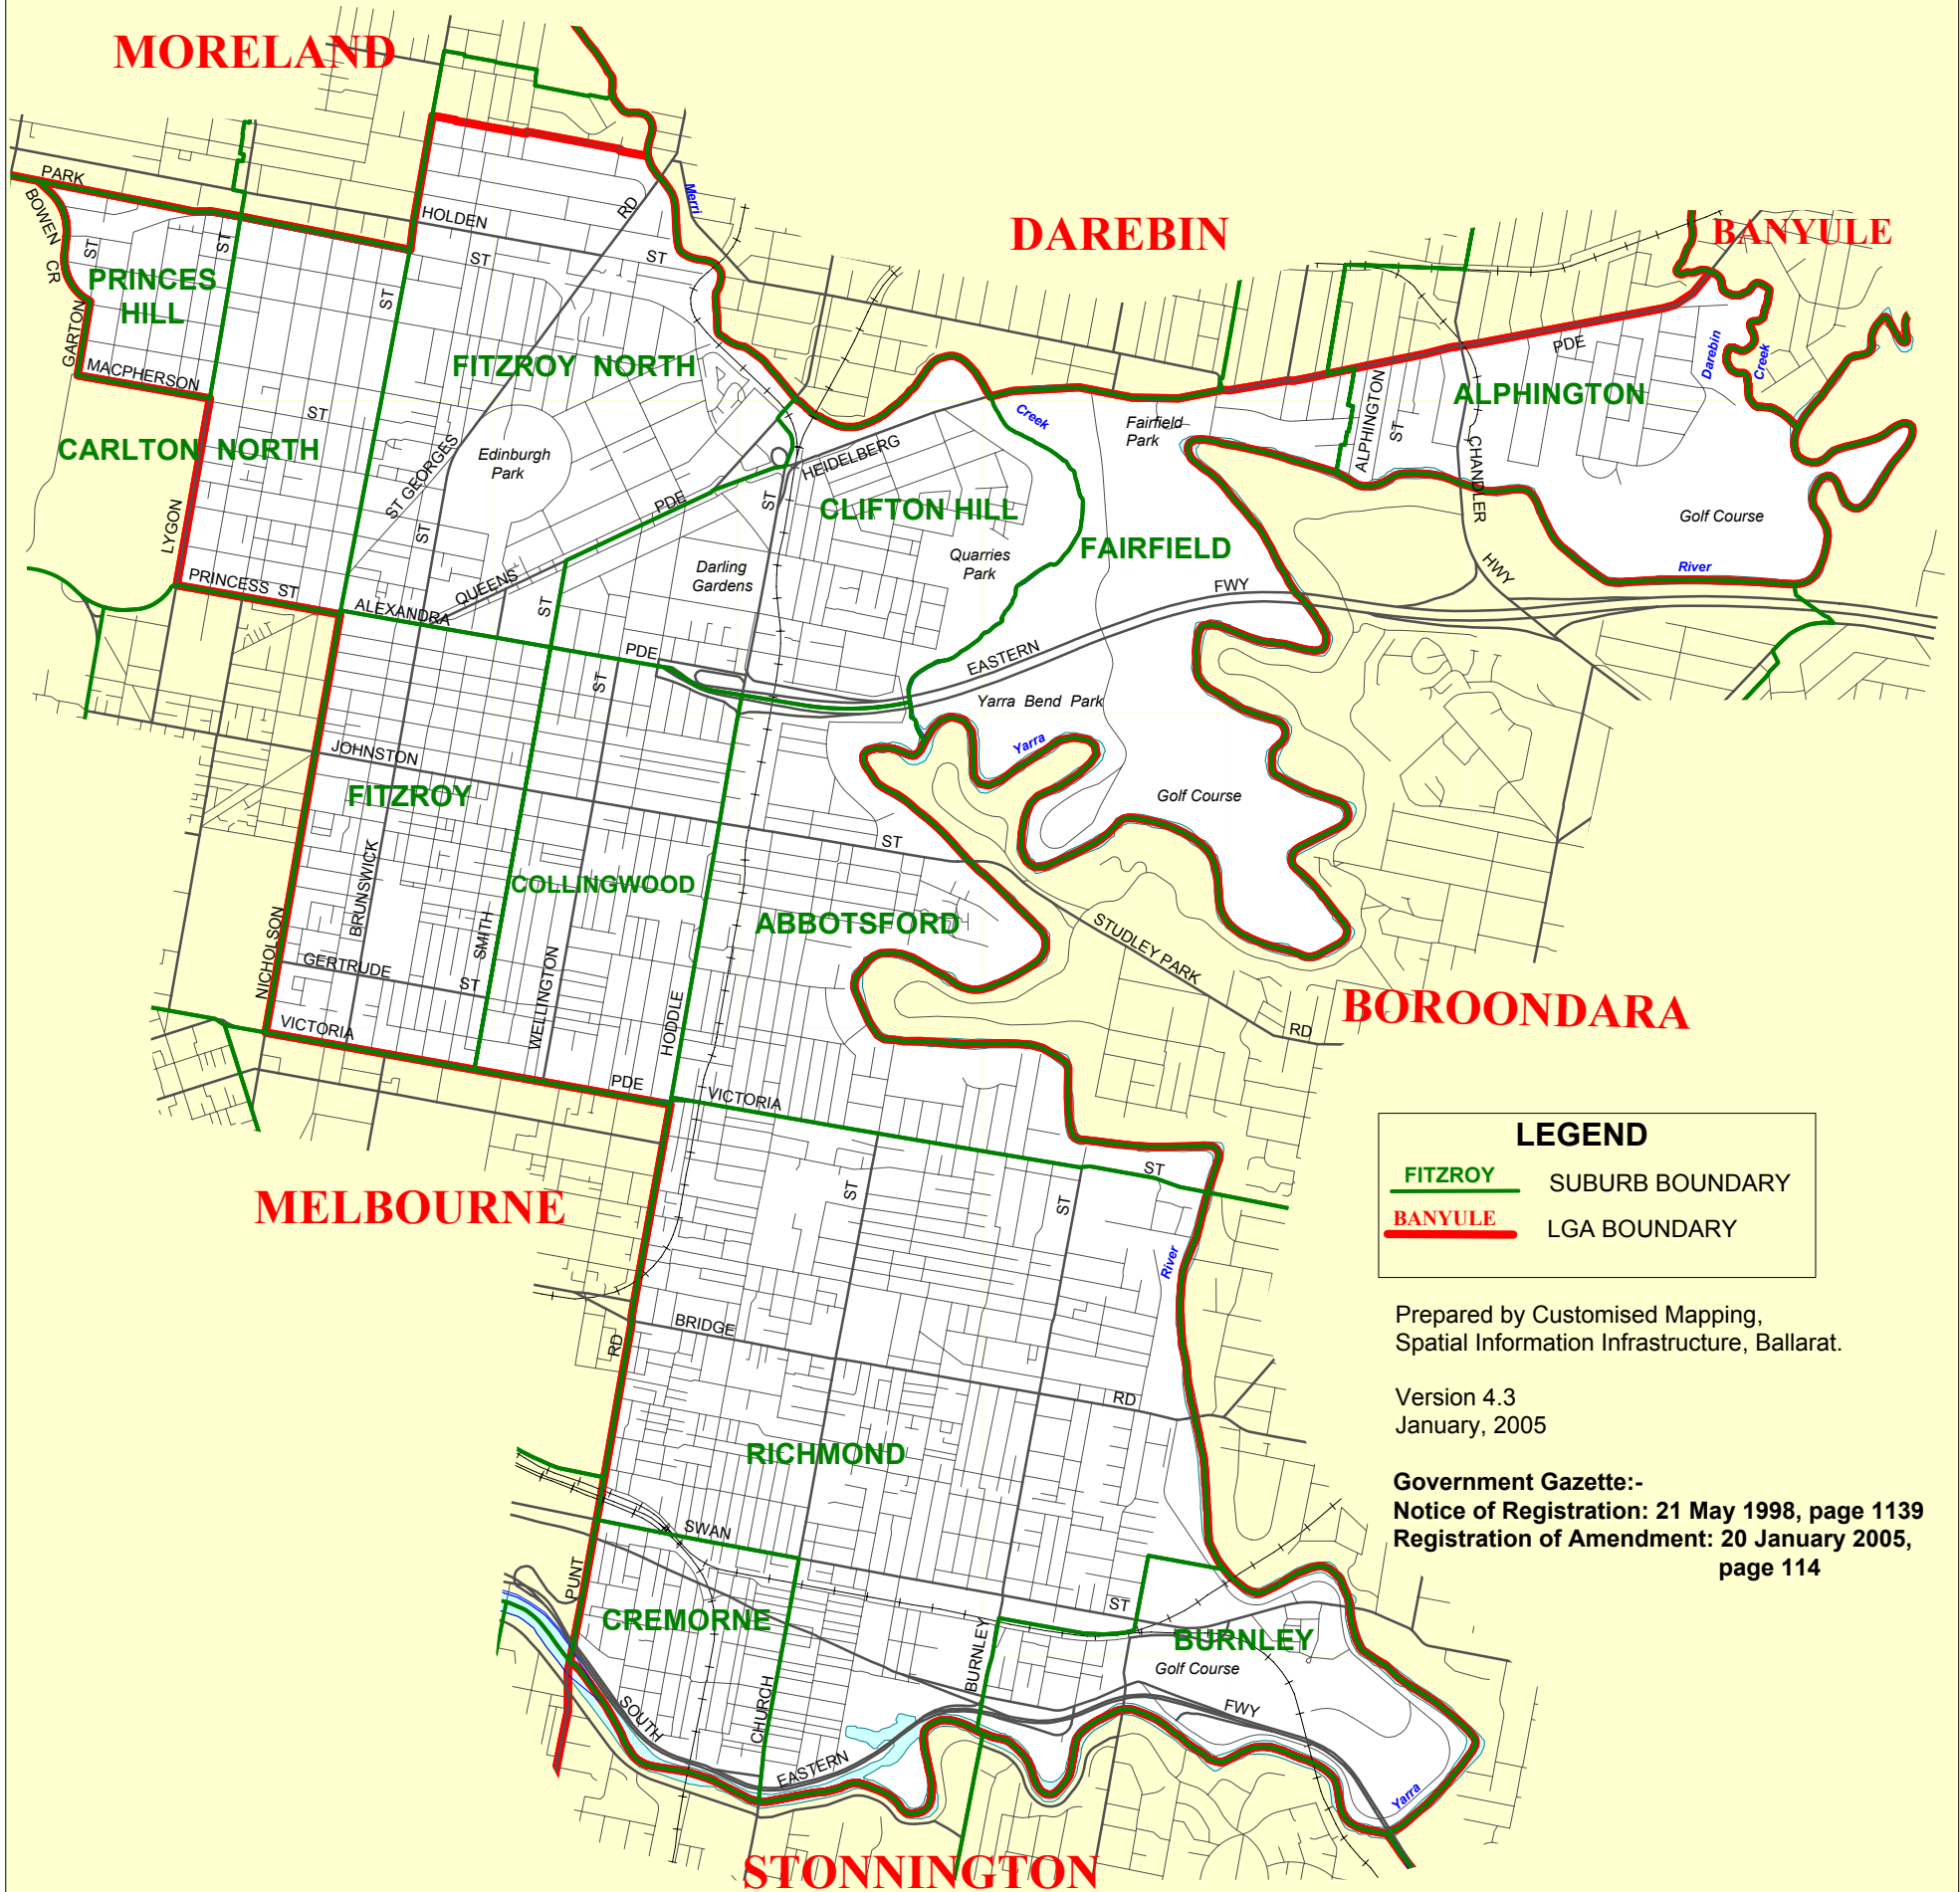

CITY OF YARRA

SUBURB NAMES AND BOUNDARIES

LEGEND	
— FITZROY	SUBURB BOUNDARY
— BANYULE	LGA BOUNDARY

Prepared by Customised Mapping,
Spatial Information Infrastructure, Ballarat.

Version 4.3
January, 2005

Government Gazette:-
Notice of Registration: 21 May 1998, page 1139
Registration of Amendment: 20 January 2005, page 114